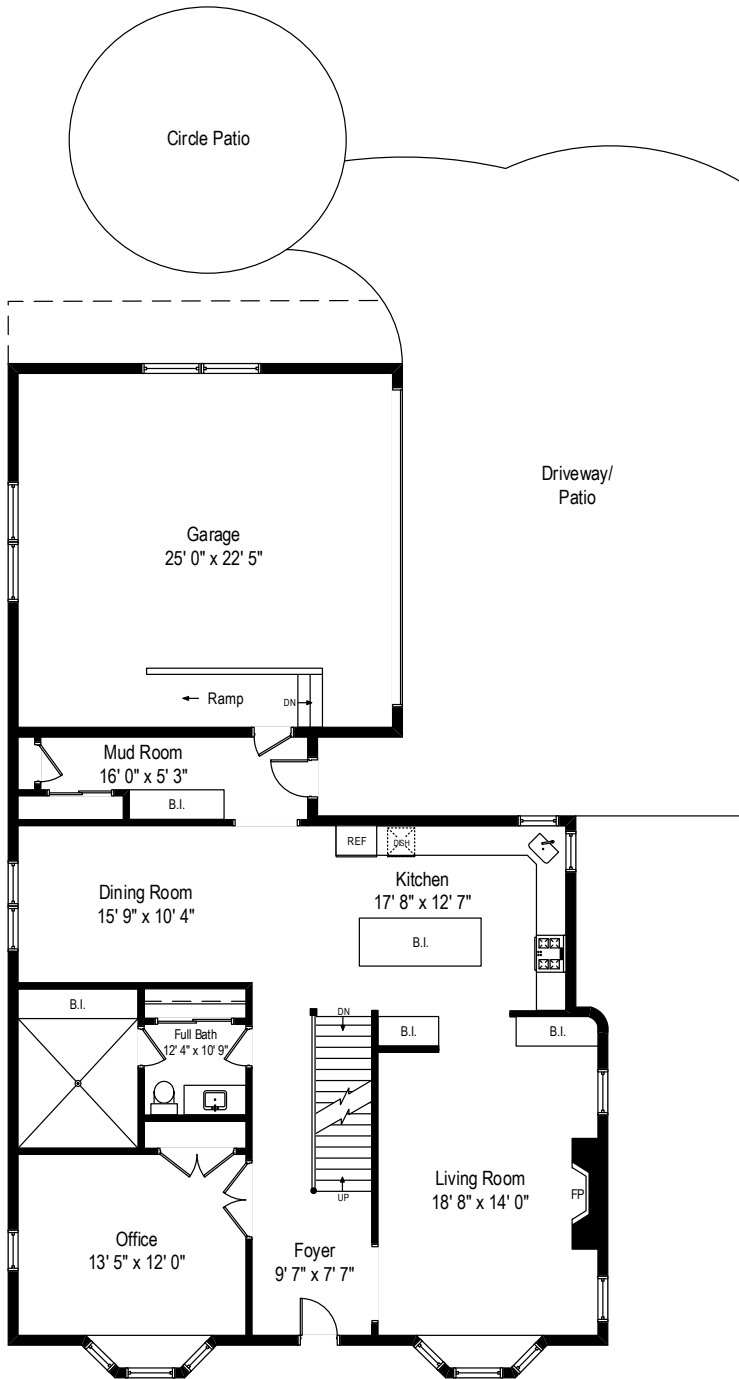

2143 Chestnut Avenue – Wilmette, IL 60091

First Level

2143 Chestnut Avenue – Wilmette, IL 60091

Second Level

2143 Chestnut Avenue – Wilmette, IL 60091

Lower Level

All dimensions are approximate. This plan is for marketing purposes only.

First Level

Second Level

Lower Level

2143 Chestnut Avenue – Wilmette, IL 60091