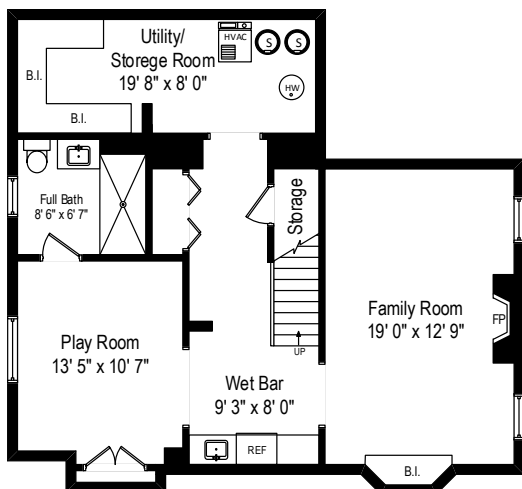

2143 Chestnut Avenue – Wilmette, IL 60091

First Level

2143 Chestnut Avenue – Wilmette, IL 60091

Second Level

2143 Chestnut Avenue – Wilmette, IL 60091

Lower Level

All dimensions are approximate. This plan is for marketing purposes only.

First Level

Second Level

Lower Level

2143 Chestnut Avenue – Wilmette, IL 60091