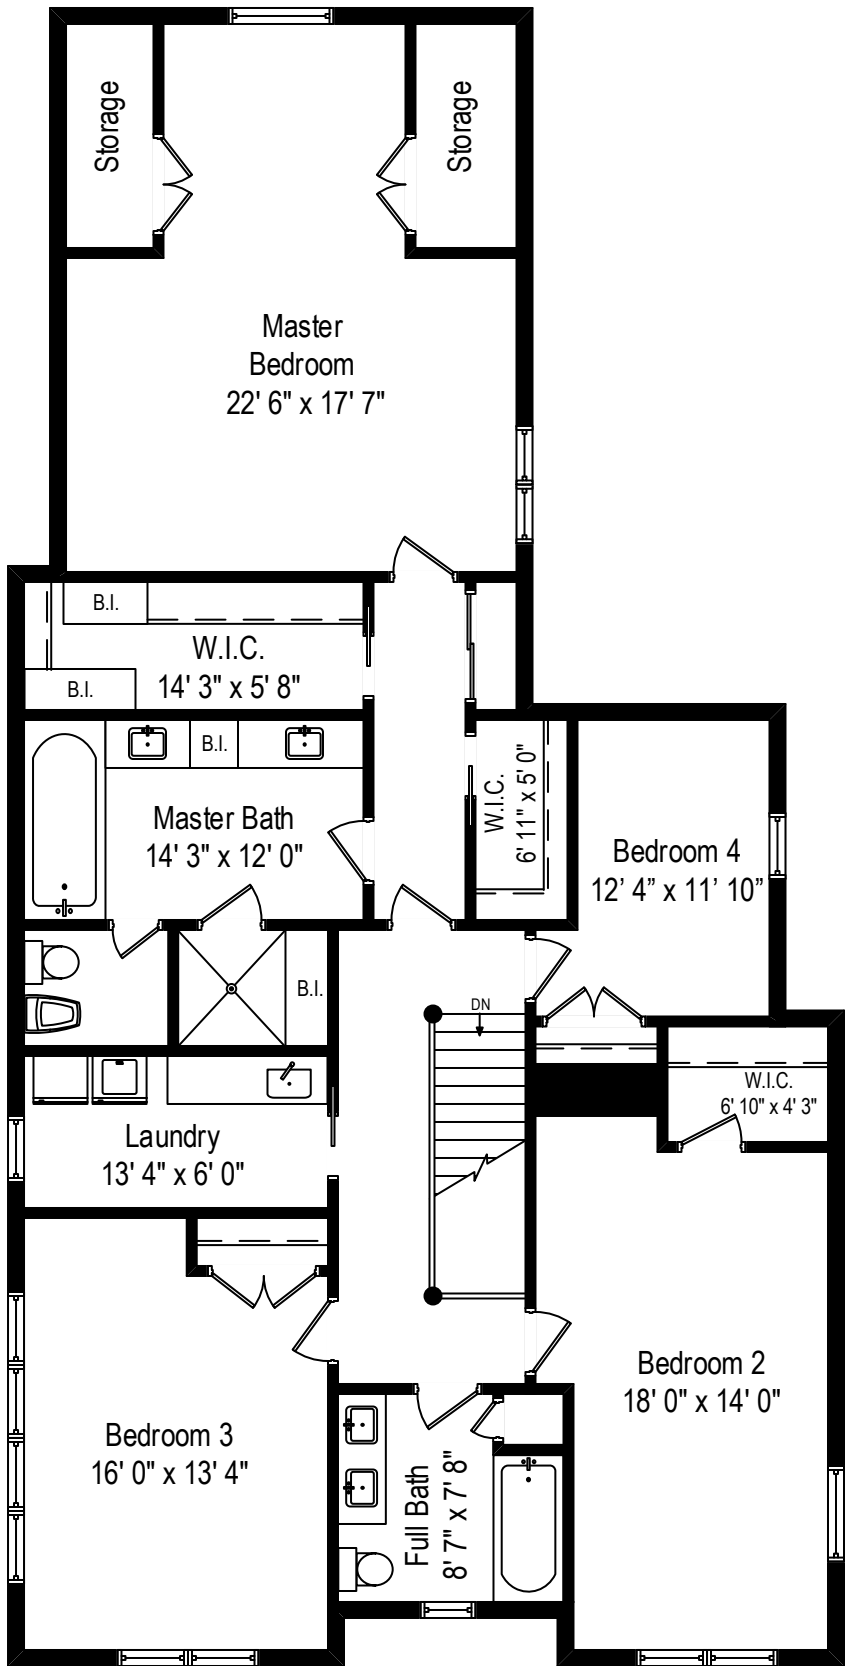

2143 Chestnut Avenue – Wilmette, IL 60091

First Level

2143 Chestnut Avenue – Wilmette, IL 60091

Second Level

2143 Chestnut Avenue – Wilmette, IL 60091

Lower Level

All dimensions are approximate. This plan is for marketing purposes only.

First Level

Second Level

Lower Level

2143 Chestnut Avenue – Wilmette, IL 60091