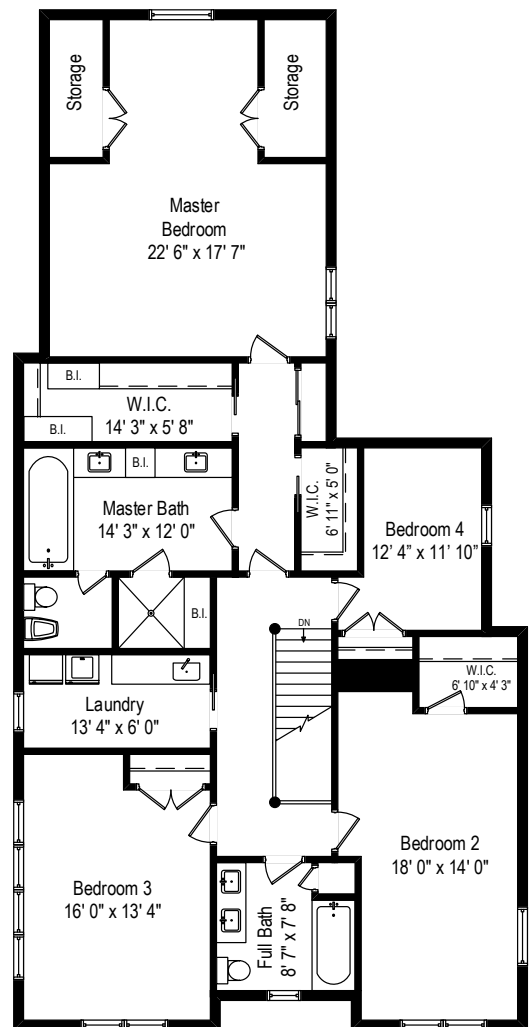

2143 Chestnut Avenue – Wilmette, IL 60091

First Level

2143 Chestnut Avenue – Wilmette, IL 60091

Second Level

2143 Chestnut Avenue – Wilmette, IL 60091

Lower Level

All dimensions are approximate. This plan is for marketing purposes only.

First Level

Second Level

Lower Level

2143 Chestnut Avenue – Wilmette, IL 60091