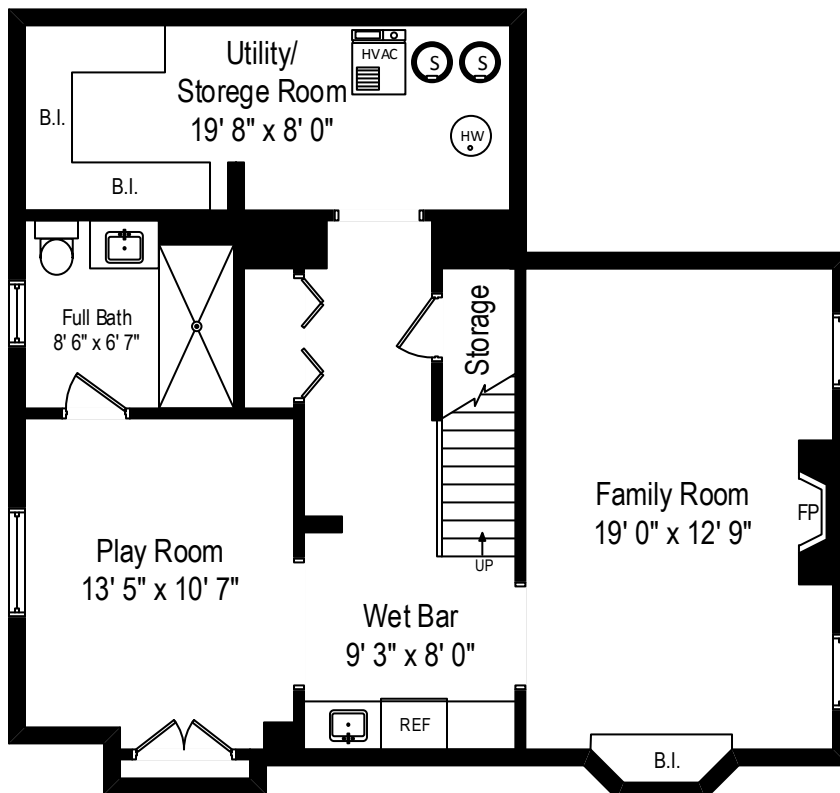

2143 Chestnut Avenue – Wilmette, IL 60091

First Level

2143 Chestnut Avenue – Wilmette, IL 60091

Second Level

2143 Chestnut Avenue – Wilmette, IL 60091

Lower Level

All dimensions are approximate. This plan is for marketing purposes only.

First Level

Second Level

Lower Level

2143 Chestnut Avenue – Wilmette, IL 60091